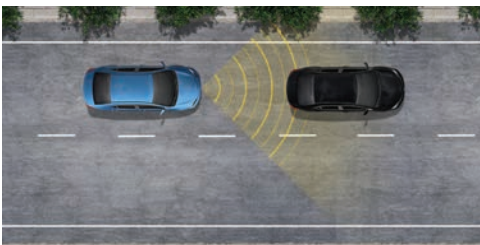

## STANDARD TOYOTA SAFETY SENSE™ (TSS-P).<sup>2</sup>

No matter what roads you travel, Toyota Safety Sense™ is always there to keep you as safe as possible. It's an advanced suite of innovative safety features that comes standard on the 2020 Tacoma, and it is designed to help protect drivers, passengers, pedestrians, and people in other vehicles from harm.

### PRE-COLLISION SYSTEM WITH PEDESTRIAN DETECTION<sup>3</sup>

Provides collision avoidance or collision mitigation support in speed ranges where frontal collisions are likely to occur. In certain conditions, the Pre-Collision System with Pedestrian Detection may also help to detect pedestrians and help prevent or mitigate a collision.

### AUTOMATIC HIGH BEAMS<sup>4</sup>

Designed to detect oncoming and preceding vehicles' lights and depending upon the circumstances, Automatic High Beams can switch between high and low beams for you.