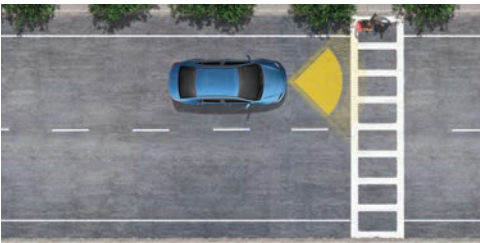

Toyota
Safety
Sense

SAFETY FIRST

STANDARD TOYOTA SAFETY SENSE™ (TSS-P).²

No matter what roads you travel, Toyota Safety Sense™ is always there to keep you as safe as possible. It's an advanced suite of innovative safety features that comes standard on the 2020 Tacoma, and it is designed to help protect drivers, passengers, pedestrians, and people in other vehicles from harm.

PRE-COLLISION SYSTEM WITH PEDESTRIAN DETECTION³

Provides collision avoidance or collision mitigation support in speed ranges where frontal collisions are likely to occur. In certain conditions, the Pre-Collision System with Pedestrian Detection may also help to detect pedestrians and help prevent or mitigate a collision.