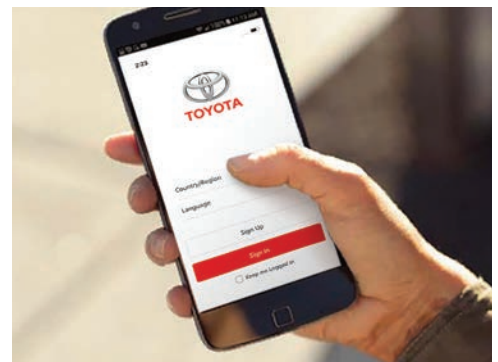

## APPLE CARPLAY™<sup>1</sup>

Tacoma offers Apple CarPlay™ support as a standard feature. Connect your compatible iPhone® and get directions, make calls, send and receive messages, and listen to your own playlist with your voice through Siri® or the steering wheel controls – all while maintaining focus on your drive.