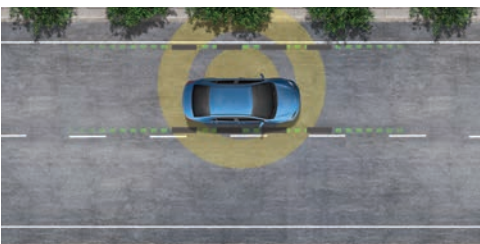

LANE DEPARTURE ALERT⁶

Alerts you if you start to drift out of your lane when visible lane markings are detected.