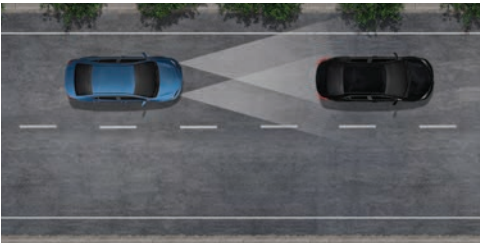

AUTOMATIC HIGH BEAMS⁴

Designed to detect oncoming and preceding vehicles' lights and depending upon the circumstances, Automatic High Beams can switch between high and low beams for you.